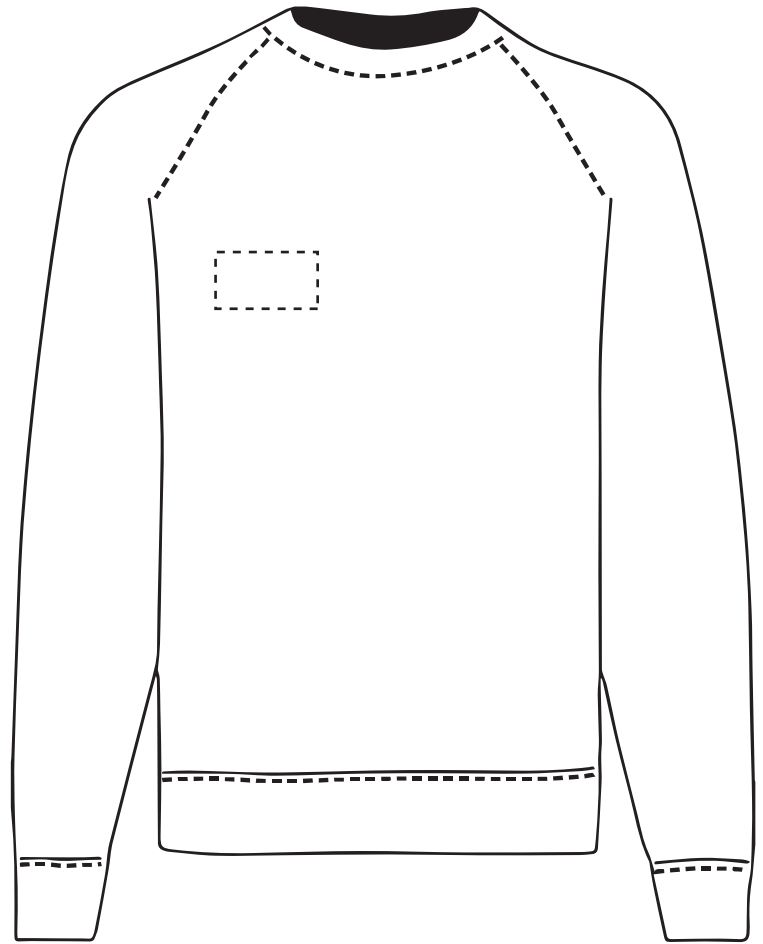

Your Ref:	Quantity:	Product Code: SF002
Our Ref:	Version: 1	Product Colour: White

PRINTING CONCERNS: PRINT MAY DISCOLOUR

PRODUCT INFO: DUE TO THE NATURE OF THE PRODUCT THE PRINT POSITION MAY VARY BY 2 - 3 MM

Madeira Thread Colours

The dashed line is to demonstrate print area and will not appear on your printed item

- Colour 1
- Colour 1
- Colour 1
- Colour 1

ARTWORK SCALE 15%

Product Image for visualisation
- colours may vary

ARTWORK SCALE 100%
Max print area 90mm x 50mm

To proceed, please approve visual via the online system.

PLEASE NOTE:

- All colours including print and product are for visual purposes only and should not be regarded as the actual colour of the product and print.
- Some products may vary from batch to batch and may differ from previous orders.
- The colour and texture of a product can also have an effect on the final print colour.
- By approving this order we accept that you understand these terms.